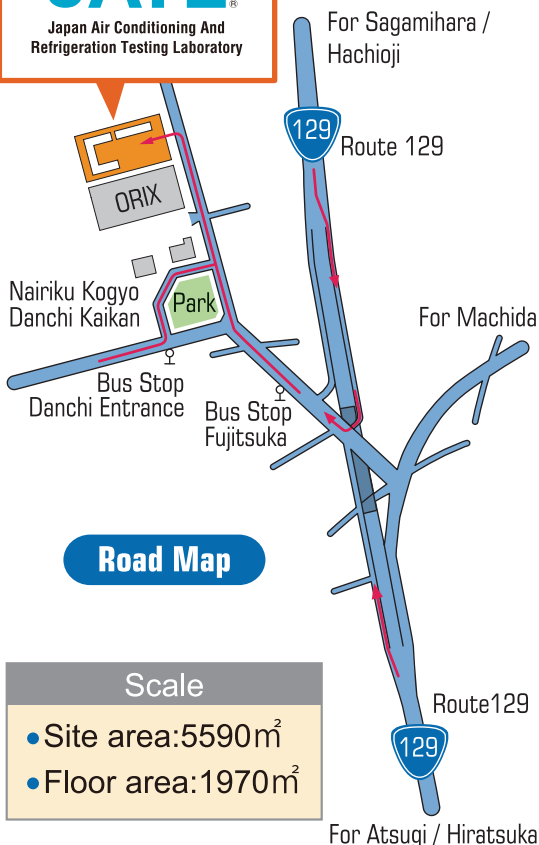

ACCESS MAP

Hon-Atsugi Station

Odakyu Line (Shinjuku - Odawara) Hon-Atsugi station → bus / taxi

- Bus : Hon-Atsugi station (east exit) Bus terminal 10 [for Nairiku Kogyo Danchi] or [for Kasugadai Danchi] → [Danchi Iriguchi] (about 35 minutes) → 3 minutes walk
- Taxi : Hon-Atsugi station (north exit / south exit) taxi stand (about 25 minutes)

Ebina Station

Odakyu Line (Shinjuku - Odawara) Ebina station → bus

- Bus : Ebina station (west exit) 2 [for Nairiku Kogyo Danchi] → [Danchi Iriguchi] (about 30 minutes) → 3 minutes walk

Sagamihara Station

JR Yokohama Line (Hachioji - Higashi-Kanagawa) Sagamihara station → taxi

- Taxi : Sagamihara station (south exit) taxi stand (about 30 minutes)

Within Nairiku Kogyo Danchi (Inland Industrial Park) 3003, Kamiechi, Atsugi-shi, Kanagawa 243-0801, Japan

Tel: +81-46-286-0735 / Fax: +81-46-286-1140

Line Map

Road Map

Scale

- Site area: 5590m²
- Floor area: 1970m²

Hon-atsugi Station Map