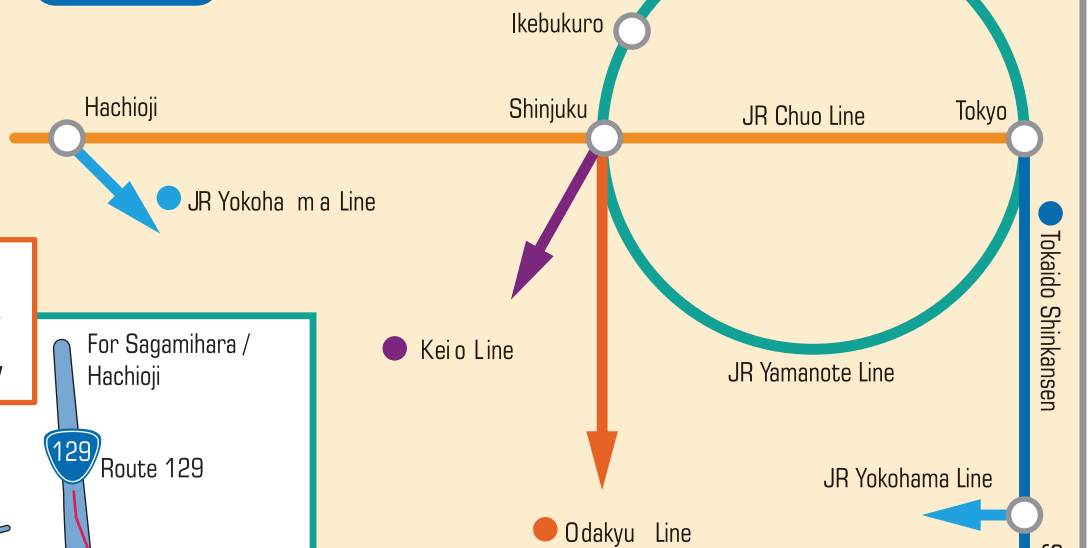

ACCESS MAP

Hon-Atsugi Station

Odakyu Line (Shinjuku - Odawara) Hon-Atsugi station → bus / taxi

- Bus : Hon-Atsugi station (east exit) Bus terminal 10 [for Nairiku Kogyo Danchi] or [for Kasugadai Danchi] → [Danchi Iriguchi] (about 35 minutes) → 3 minutes walk
- Taxi : Hon-Atsugi station (north exit / south exit) taxi stand (about 25 minutes)

Ebina Station

Odakyu Line (Shinjuku - Odawara) Ebina station → bus

- Bus : Ebina station (west exit) 2 [for Nairiku Kogyo Danchi] → [Danchi Iriguchi] (about 30 minutes) → 3 minutes walk

Sagamihara Station

JR Yokohama Line (Hachioji - Higashi-Kanagawa) Sagamihara station → taxi

- Taxi : Sagamihara station (south exit) taxi stand (about 30 minutes)

Within Nairiku Kogyo Danchi (Inland Industrial Park) 3003, Kamiechi, Atsugi-shi, Kanagawa 243-0801, Japan

Tel: +81-46-286-0735 / Fax: +81-46-286-1140

Line Map

Road Map

Scale

- Site area: 5590m²
- Floor area: 1970m²

Hon-atsugi Station Map